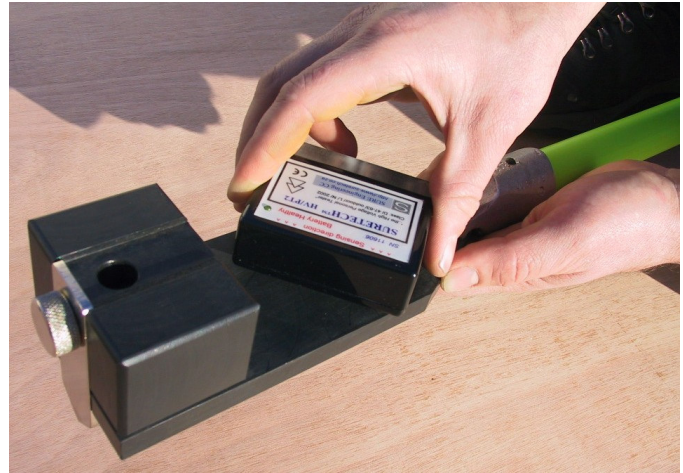

Is the SAFETY of your ELECTRICAL WORKERS ensured?

SURETECH™ HV/PT Contact Adapter Kit for the High Voltage Personal Tester

HV/PT Contact Adapter Features

- Can be used with industry standard link sticks, for contact testing in accordance with IEC-61243
- Contact terminal is attached to either PUSH onto a live conductor, or HOOK on
- HV/PT2 tester threshold operates at 25% of voltage, as required in IEC-61243 standard
- Detection setting voltages: 380V, 11kV, 22kV, 66kV, 132kV AC
- MV Resistive Probe is included for switch gear spout contacts, and to probe through “hidden” bus-bars; 50 M Ohms, 5x layer insulated
- Adapts to standard telescopic link sticks with standard crown fixing
- Value engineered for robustness, simplicity and maximum reliability, using machined Nylon, is affordable and essential for electrical workers

Applications

- Power line operations: HV, MV transmission
- Sub-station work
- HV, MV & LV transmission & distribution
- MV switch gear pods can be probed using the resistive probe
- HV transformer primary and secondary circuits can be safely tested
- Fault finding and operating on circuits, from less than 100 VAC up to hundreds of kV can be carried out
- Accurate voltage assessments can be made as well as proving dead (eg. MEASURE the level of induction on a line)

Component description and handle options:

- **Contact probe:** Consists of contact adapter base, contact terminal, MV resistance probe (22kV for use on 36kV line voltage), probe tips x 2, protection pouches with zip
- **Handles:** For indoor substation work, (shown above) manufactured from solid glass-fibre rods, with black plastic grip, and is supplied with bag. Please specify:
 - for contact work - handle to crown adapter (HCA)
 - for proximity work - handle to HV/PT2 adapter (HHA)