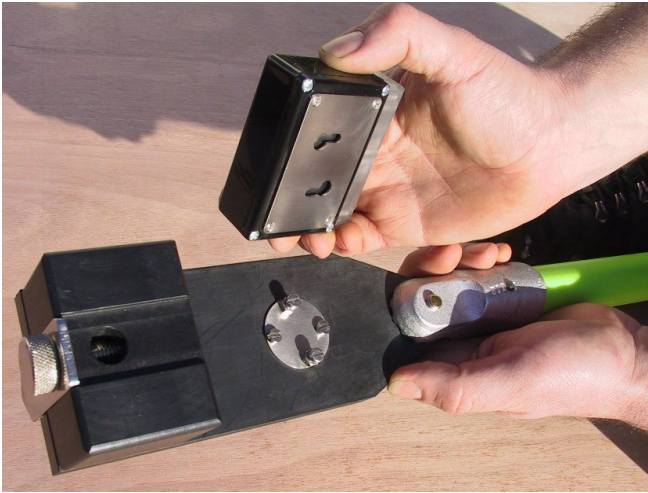

Is the SAFETY of your ELECTRICAL WORKERS ensured?

SURETECH™ HV/PT Contact Adapter Kit for the High Voltage Personal Tester

HV/PT Contact Adapter Features

- Can be used with industry standard link sticks, for contact testing in accordance with IEC-61243
- Contact terminal is attached to either PUSH onto a live conductor, or HOOK on
- HV/PT2 tester threshold operates at 25% of voltage, as required in IEC-61243 standard
- Detection setting voltages: 380V, 11kV, 22kV, 66kV, 132kV AC
- MV Resistive Probe is included for switch gear spout contacts, and to probe through “hidden” bus-bars; 50 M Ohms, 5x layer insulated
- Adapts to standard telescopic link sticks with standard crown fixing
- Value engineered for robustness, simplicity and maximum reliability, using machined Nylon, is affordable and essential for electrical workers

Applications

- Power line operations: HV, MV transmission
- Sub-station work
- HV, MV & LV transmission & distribution
- MV switch gear pods can be probed using the resistive probe
- HV transformer primary and secondary circuits can be safely tested
- Fault finding and operating on circuits, from less than 100 VAC up to hundreds of kV can be carried out
- Accurate voltage assessments can be made as well as proving dead (eg. MEASURE the level of induction on a line)

Component description and handle options:

- **Contact probe:** Consists of contact adapter base, contact terminal, MV resistance probe (22kV for use on 36kV line voltage), probe tips x 2, protection pouches with zip
- **Handles:** For indoor substation work, (shown above) manufactured from solid glass-fibre rods, with black plastic grip, and is supplied with bag. Please specify:
 - for contact work - handle to crown adapter (HCA)
 - for proximity work - handle to HV/PT2 adapter (HHA)